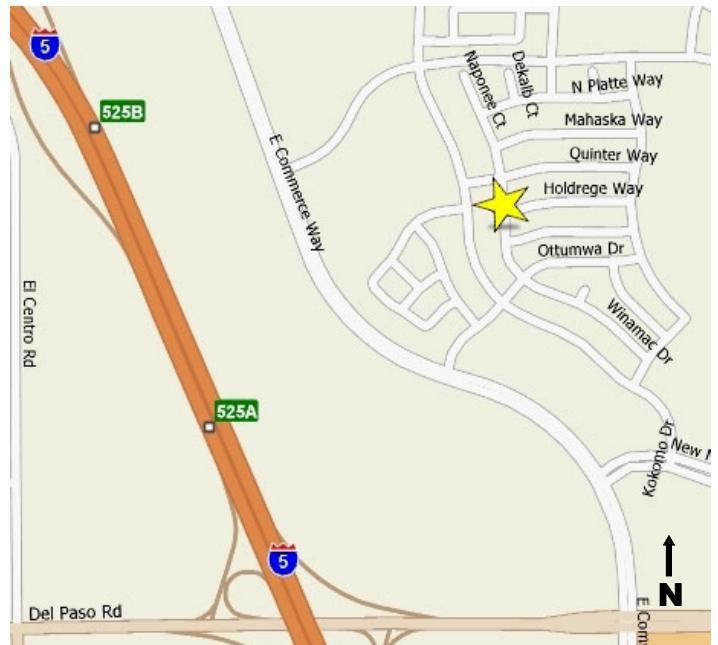

# Directions - YWAM Sacramento's Ministry House

## 4951 Winamac Drive, Sacramento

**From Roseville, Citrus Heights, Antelope** - take I-80 W towards Sacramento/San Francisco. Next take I-5 towards Redding. Exit at Del Paso Rd. and turn RIGHT onto Del Paso Rd. Turn LEFT at East Commerce (the first light). Next turn RIGHT at Ottumwa (there will be a Park on your right). Turn LEFT at Winamac Drive. The house will be on your Left. **\*Please see Parking Information.**

**From North of Sacramento (Chico, Yuba City, Marysville)** - take 99 S towards Sacramento. Merge onto I-5 towards Sacramento/Los Angeles. Exit at Del Paso Rd. and turn LEFT onto Del Paso Rd. Turn LEFT at East Commerce. Next turn RIGHT at Ottumwa (there will be a Park on your right). Turn LEFT at Winamac Drive. The house will be on your Left. **\*Please see Parking Information.**

**From South of Sacramento (Downtown, West Sacramento, Elk Grove)** - take I-5 towards Redding. Exit at Del Paso Rd. and turn RIGHT onto Del Paso Rd. Turn LEFT at East Commerce (the first light). Next turn RIGHT at Ottumwa (there will be a Park on your right). Turn LEFT at Winamac Drive. The house will be on your Left. **\*Please see Parking Information.**