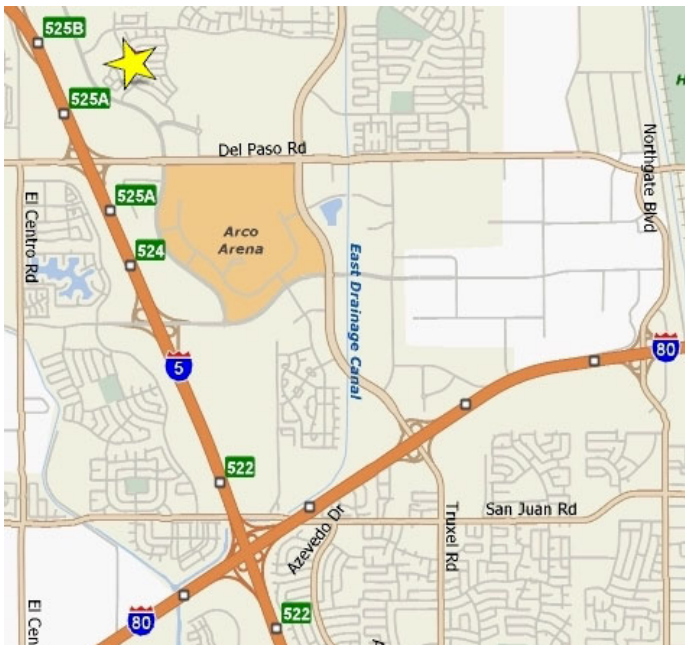

# Directions - YWAM Sacramento's Ministry House

## 4951 Winamac Drive, Sacramento

**From Roseville, Citrus Heights, Antelope** - take I-80 W towards Sacramento/San Francisco. Next take I-5 towards Redding. Exit at Del Paso Rd. and turn RIGHT onto Del Paso Rd. Turn LEFT at East Commerce (the first light). Next turn RIGHT at Ottumwa (there will be a Park on your right). Turn LEFT at Winamac Drive. The house will be on your Left. **\*Please see Parking Information.**

**From North of Sacramento (Chico, Yuba City, Marysville)** - take 99 S towards Sacramento. Merge onto I-5 towards Sacramento/Los Angeles. Exit at Del Paso Rd. and turn LEFT onto Del Paso Rd. Turn LEFT at East Commerce. Next turn RIGHT at Ottumwa (there will be a Park on your right). Turn LEFT at Winamac Drive. The house will be on your Left. **\*Please see Parking Information.**

**From South of Sacramento (Downtown, West Sacramento, Elk Grove)** - take I-5 towards Redding. Exit at Del Paso Rd. and turn RIGHT onto Del Paso Rd. Turn LEFT at East Commerce (the first light). Next turn RIGHT at Ottumwa (there will be a Park on your right). Turn LEFT at Winamac Drive. The house will be on your Left. **\*Please see Parking Information.**